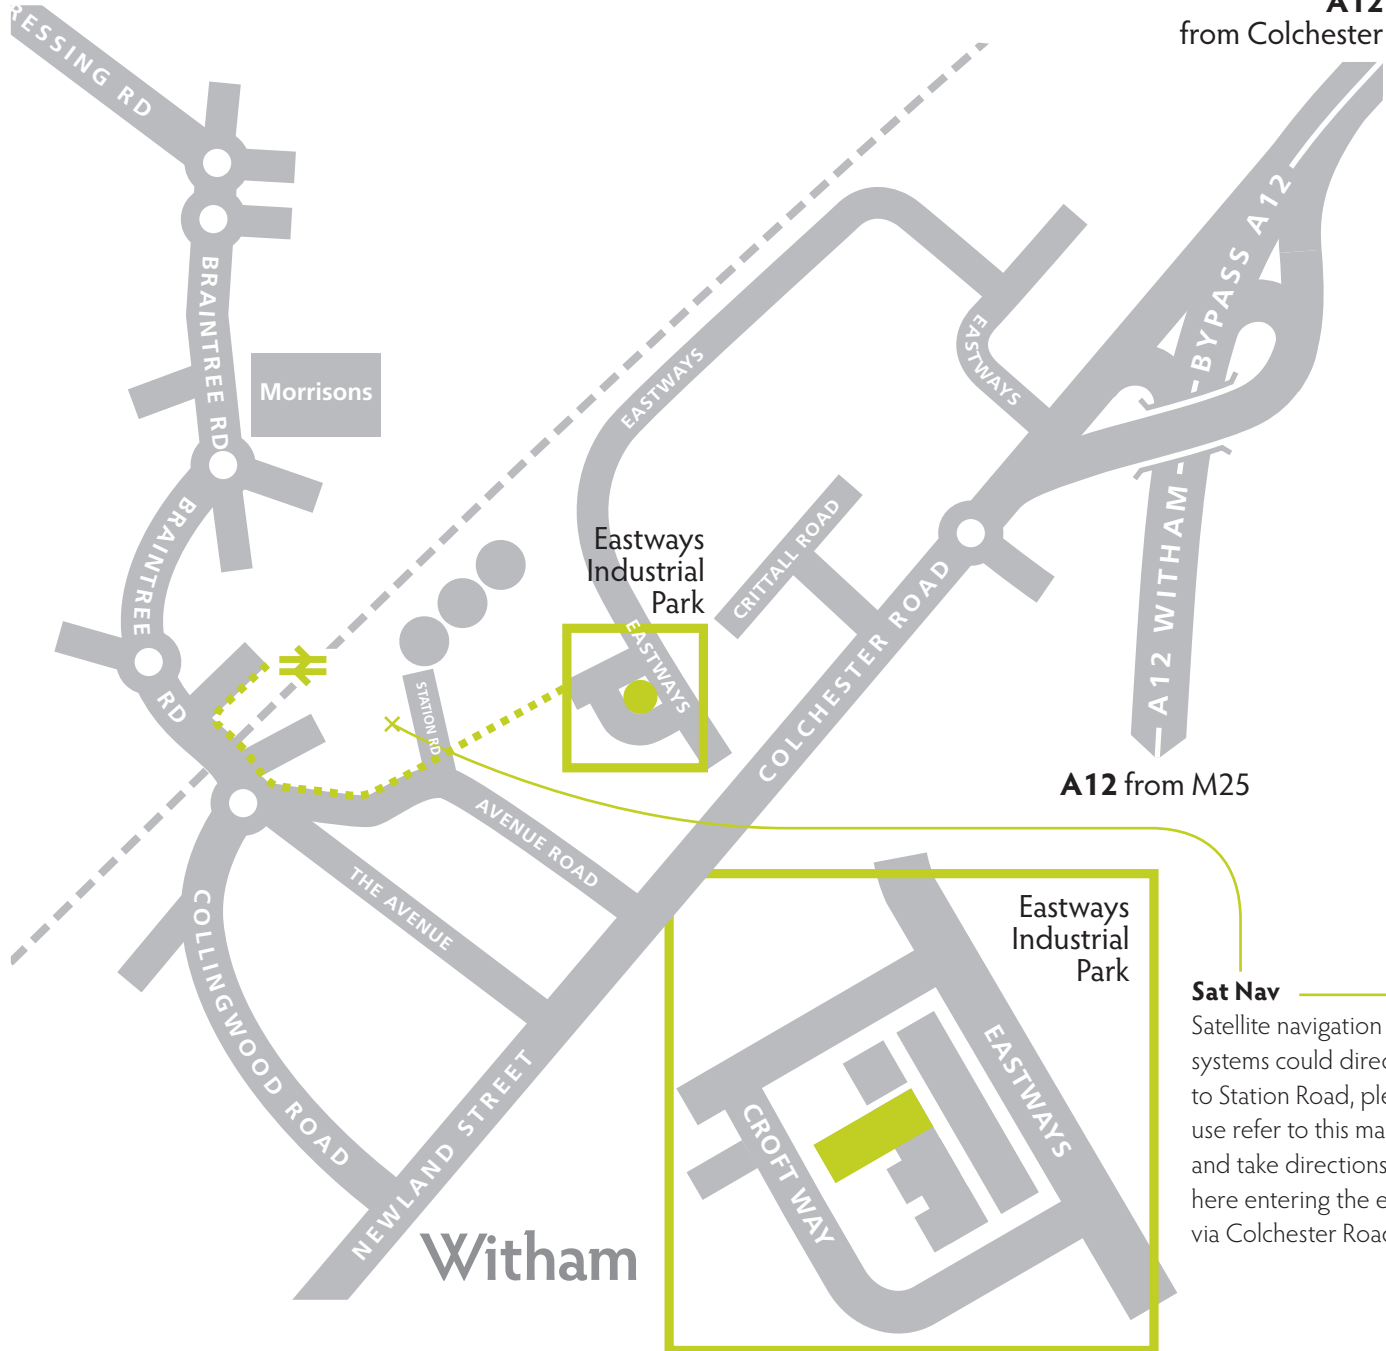

realising brand vision

**B1018**  
from A120 & M11 (Stansted)

**From M25**

- Leave the M25 at junction 28 and join the A12 towards Colchester.
- Travel along the A12 for approx. 25miles.
- Do not take the first exit for Witham (Services).
- Take the second exit for Witham (Industrial areas).
- Follow the road round and turn right into Eastways Industrial Estate at the traffic lights.
- Take the first left following the road round to Croft Way.

**From A12 (Colchester)**

- From the A12 take the first exit for Witham (Industrial areas).
- Follow the road round and turn right into Eastways Industrial Estate at the traffic lights.
- Take the first left following the road round to Croft Way.

**From A120 / M11 (Stansted)**

- Exit the A120 at the B1018 junction.
- Take the B1018 towards Witham.
- After approx. 5 miles you come into Witham at a double roundabout.
- Go straight over the double roundabout then over 2 more roundabouts.
- Go over the railway bridge and at the next roundabout take the Maldon exit (The Avenue).
- At the end turn left at the traffic lights.
- Go straight over the roundabout and take the first left into Eastways Industrial Estate at the traffic lights.
- Take the first left following the road round to Croft Way.

**From Station by foot**

**Sat Nav** →  
Satellite navigation systems could direct you to Station Road, please use refer to this map and take directions from here entering the estate via Colchester Road.